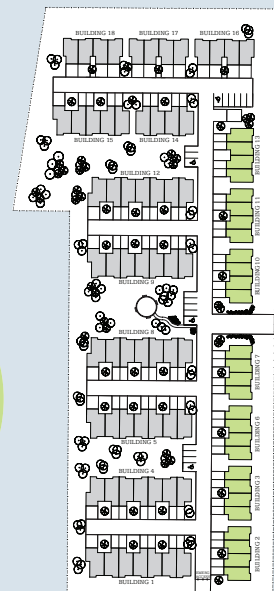

MAIN FLOOR PLAN
525 SQ.FT.

UPPER FLOOR PLAN
629 SQ.FT.

SAGESTONE
TOTAL FLOOR AREA
1154 SQ. FT.
3 BED, 2.5 BATH