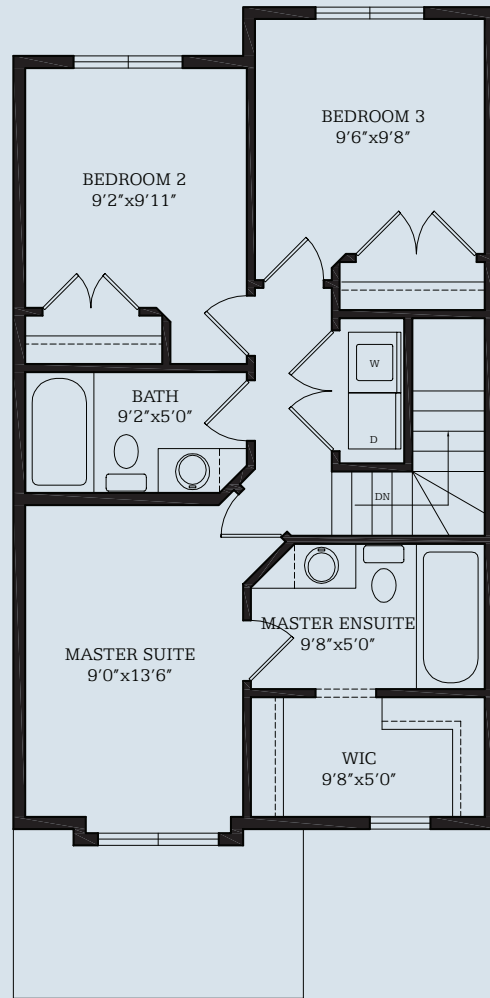

MAIN FLOOR PLAN
525 SQ.FT.

UPPER FLOOR PLAN
629 SQ.FT.

SAGESTONE
TOTAL FLOOR AREA
1154 SQ. FT.
3 BED, 2.5 BATH